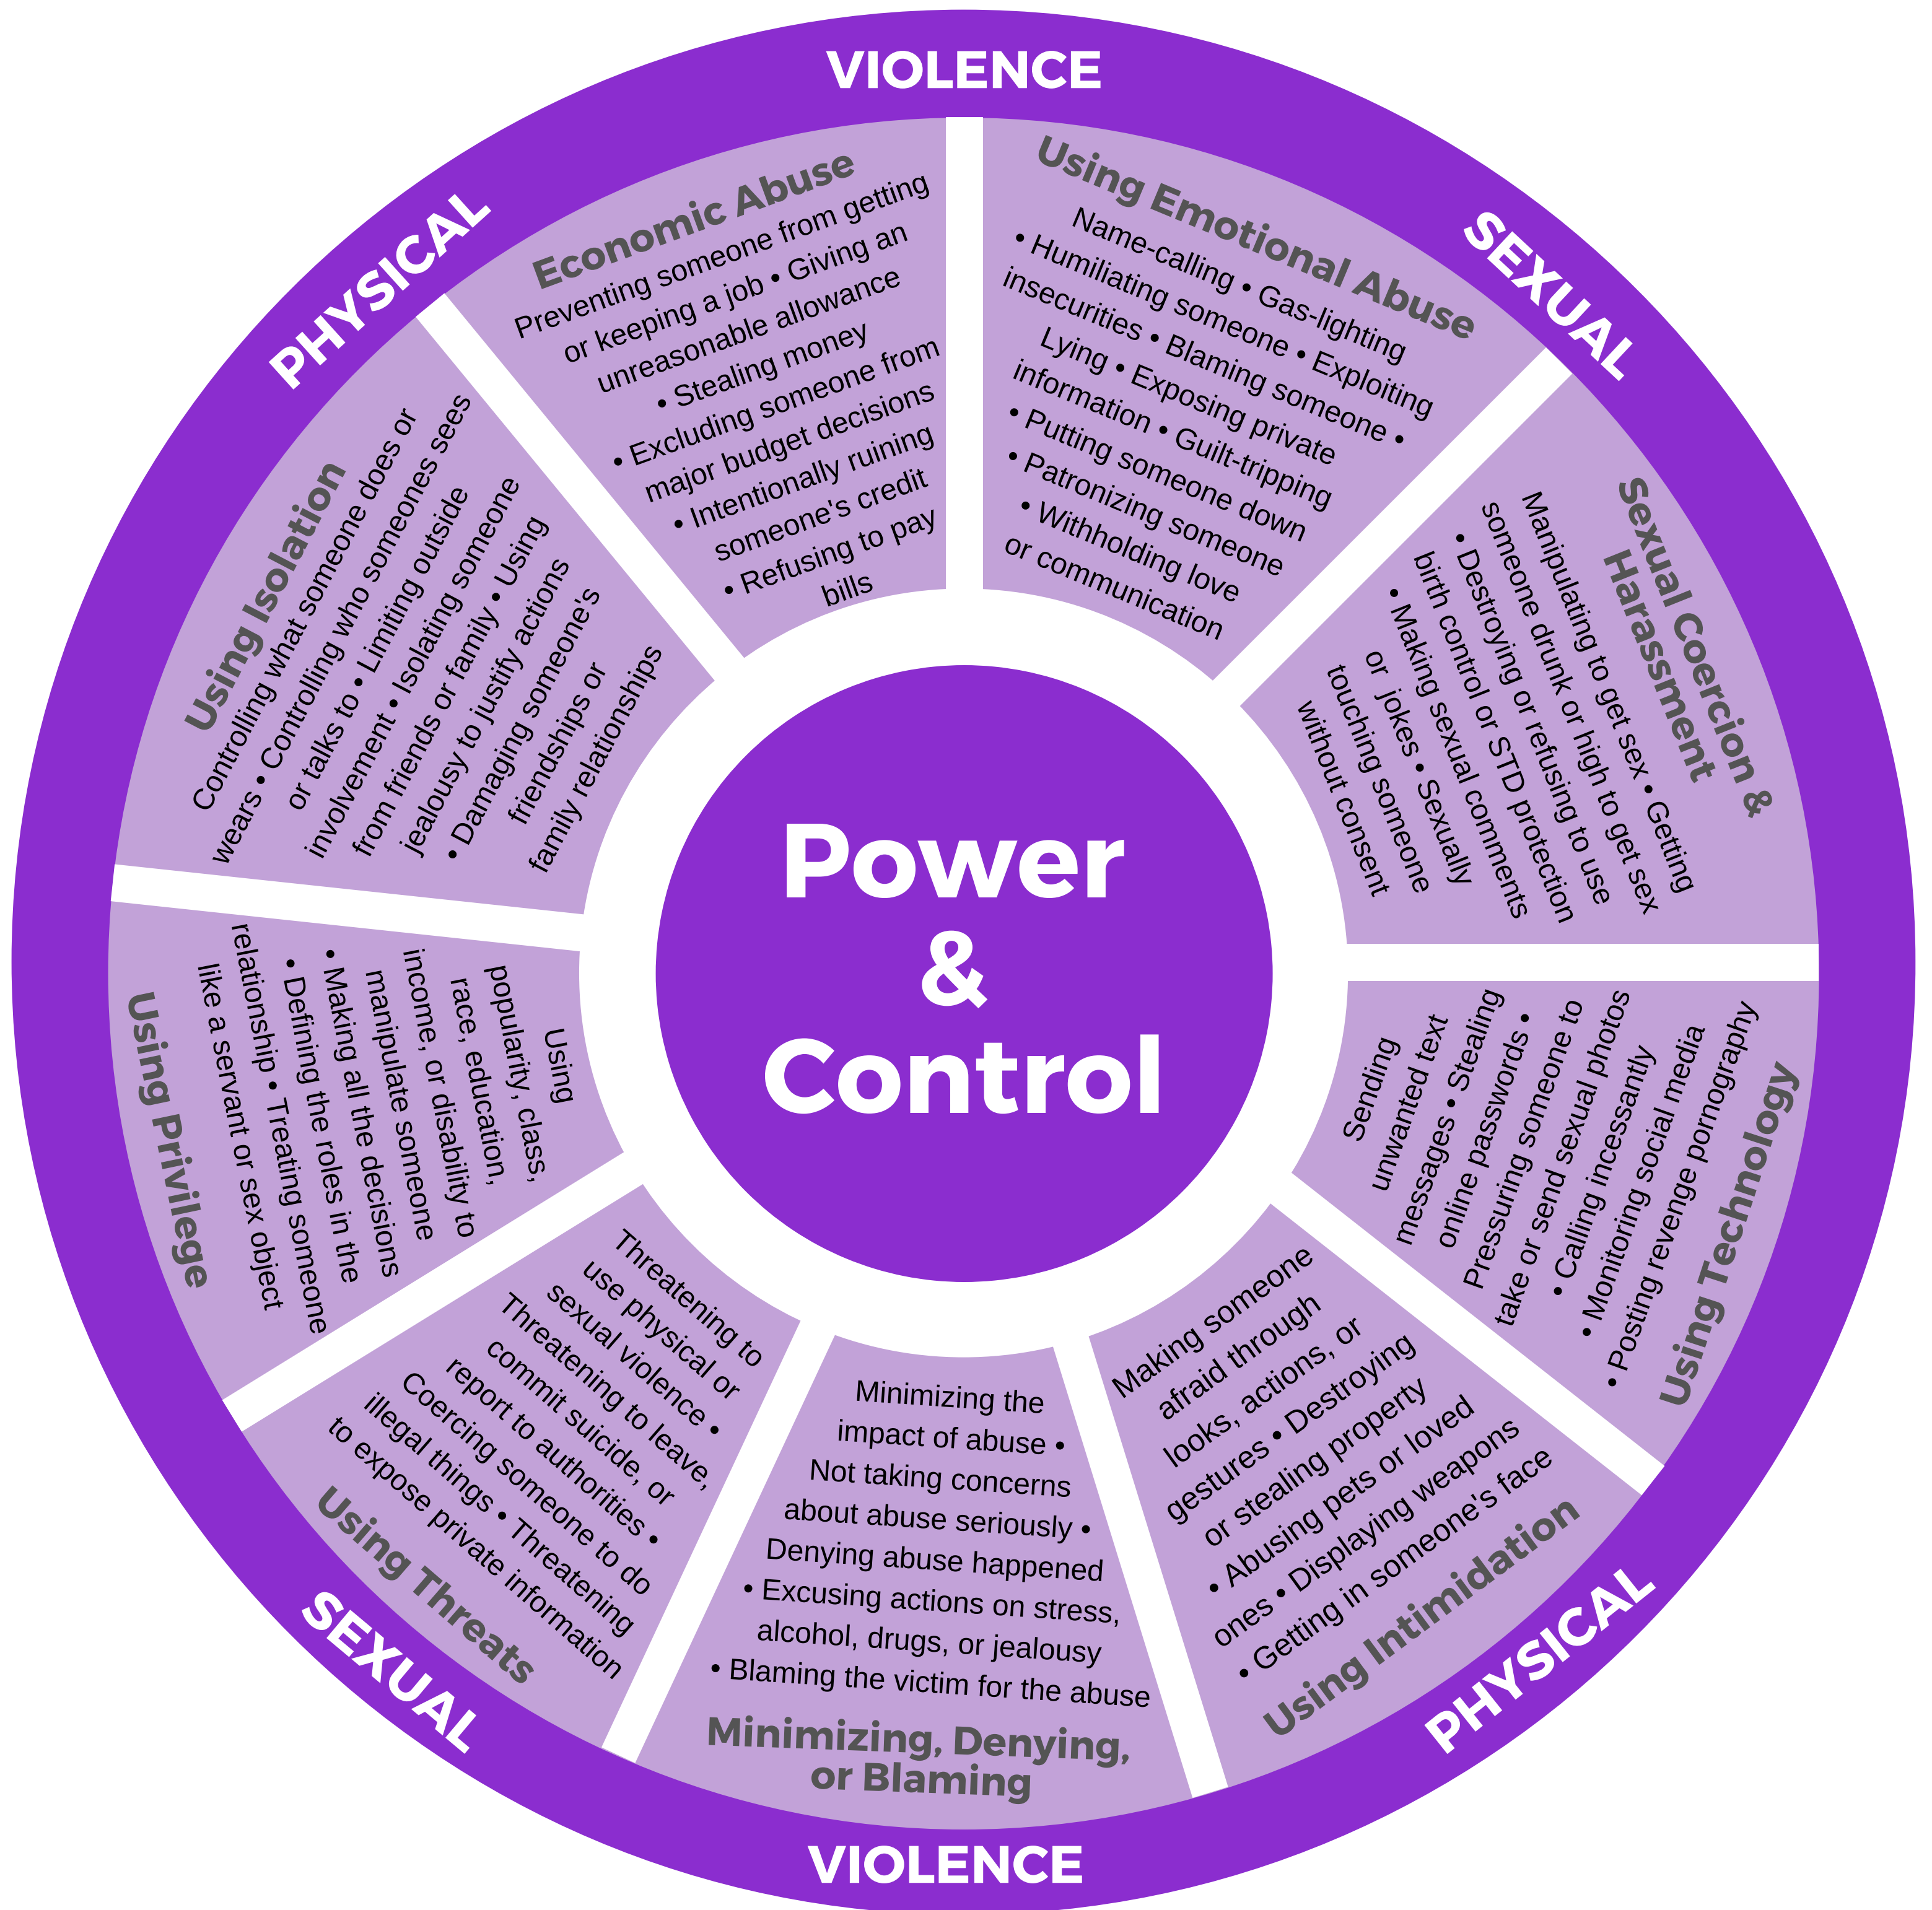

# Power & Control Wheel

(800) 782-6400  
 www.acesdv.org

Adapted from the  
**Domestic Abuse  
 Intervention Project**  
 212 E Superior Street  
 Duluth, Minnesota 55802  
 (218) 722-2781  
 www.duluth-model.org

# Rueda del Poder y Control