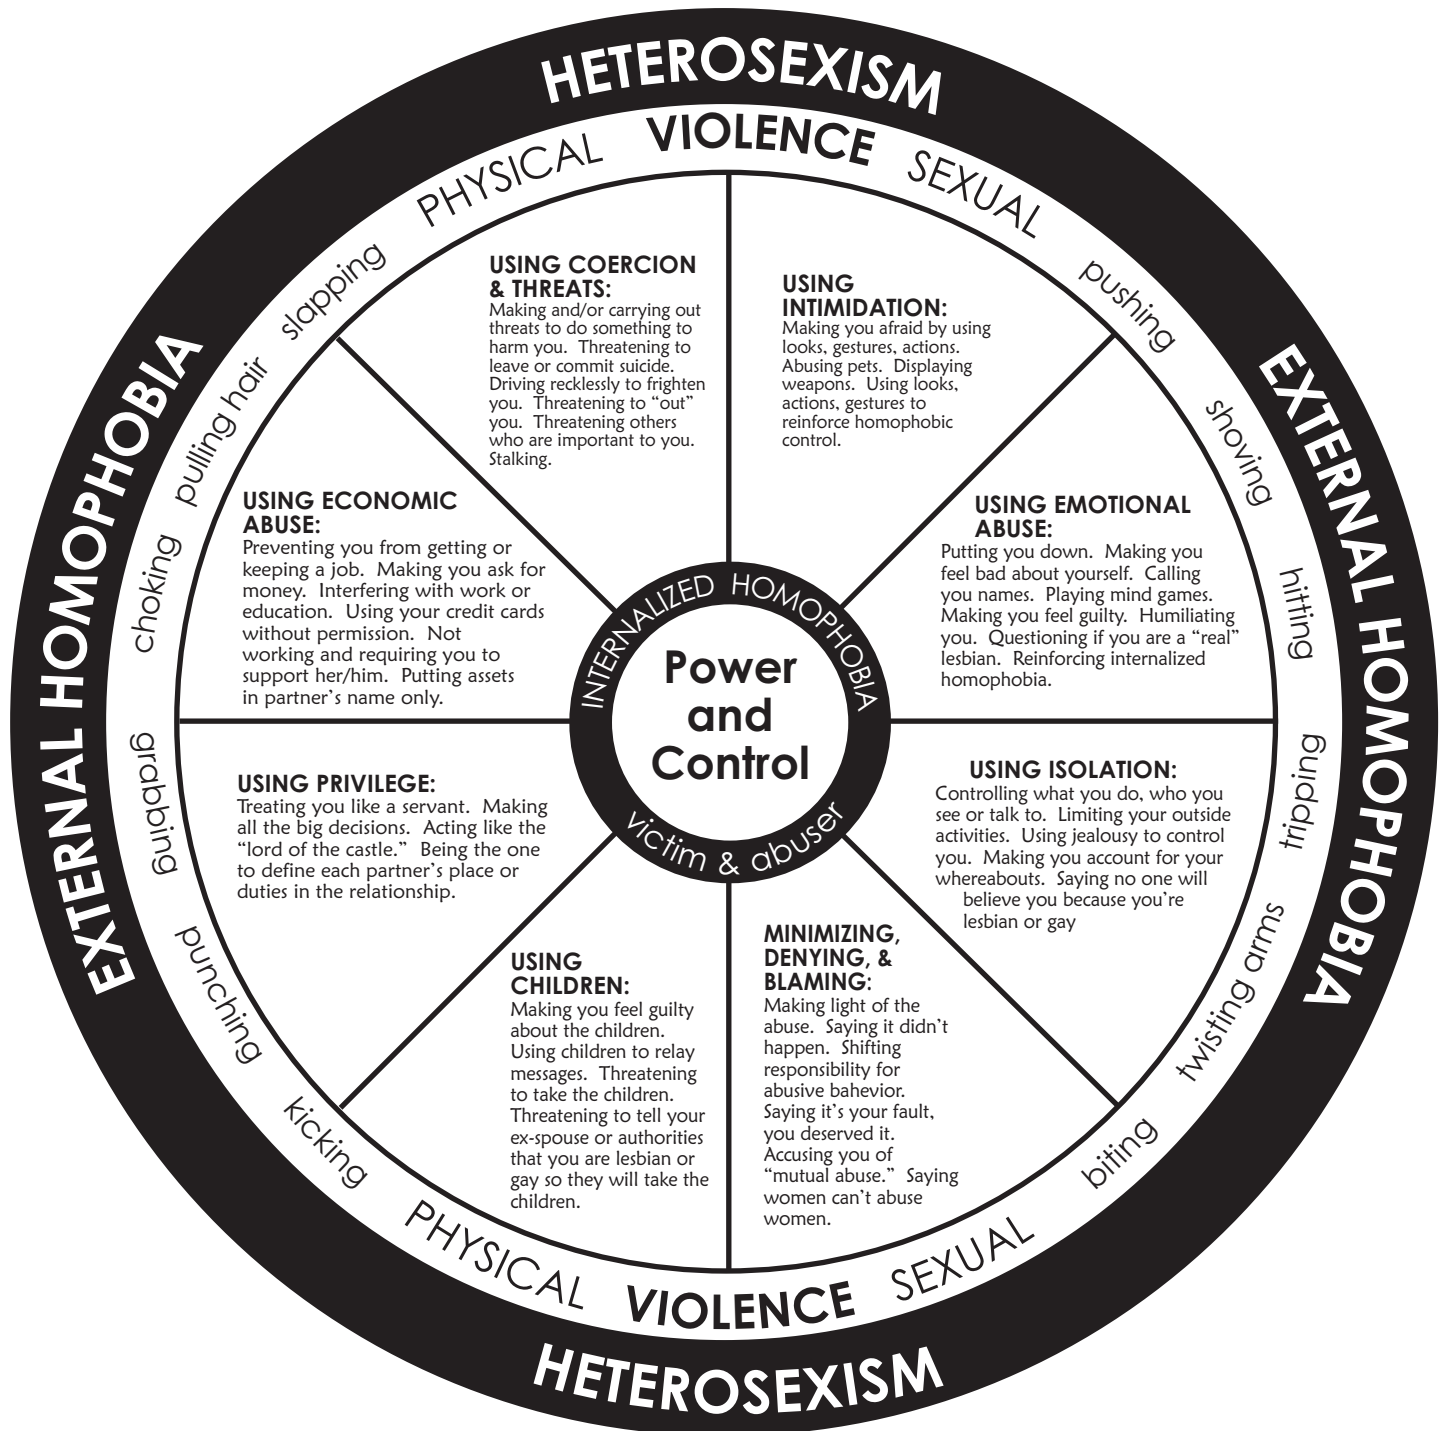

LESBIAN/GAY POWER AND CONTROL WHEEL

Produced and distributed by:

Developed by Roe & Jagodinsky;
inspired and adapted from:
Domestic Abuse Intervention Project
202 East Superior Street
Duluth, MN 55802

NATIONAL CENTER
on Domestic and Sexual Violence
training • consulting • advocacy