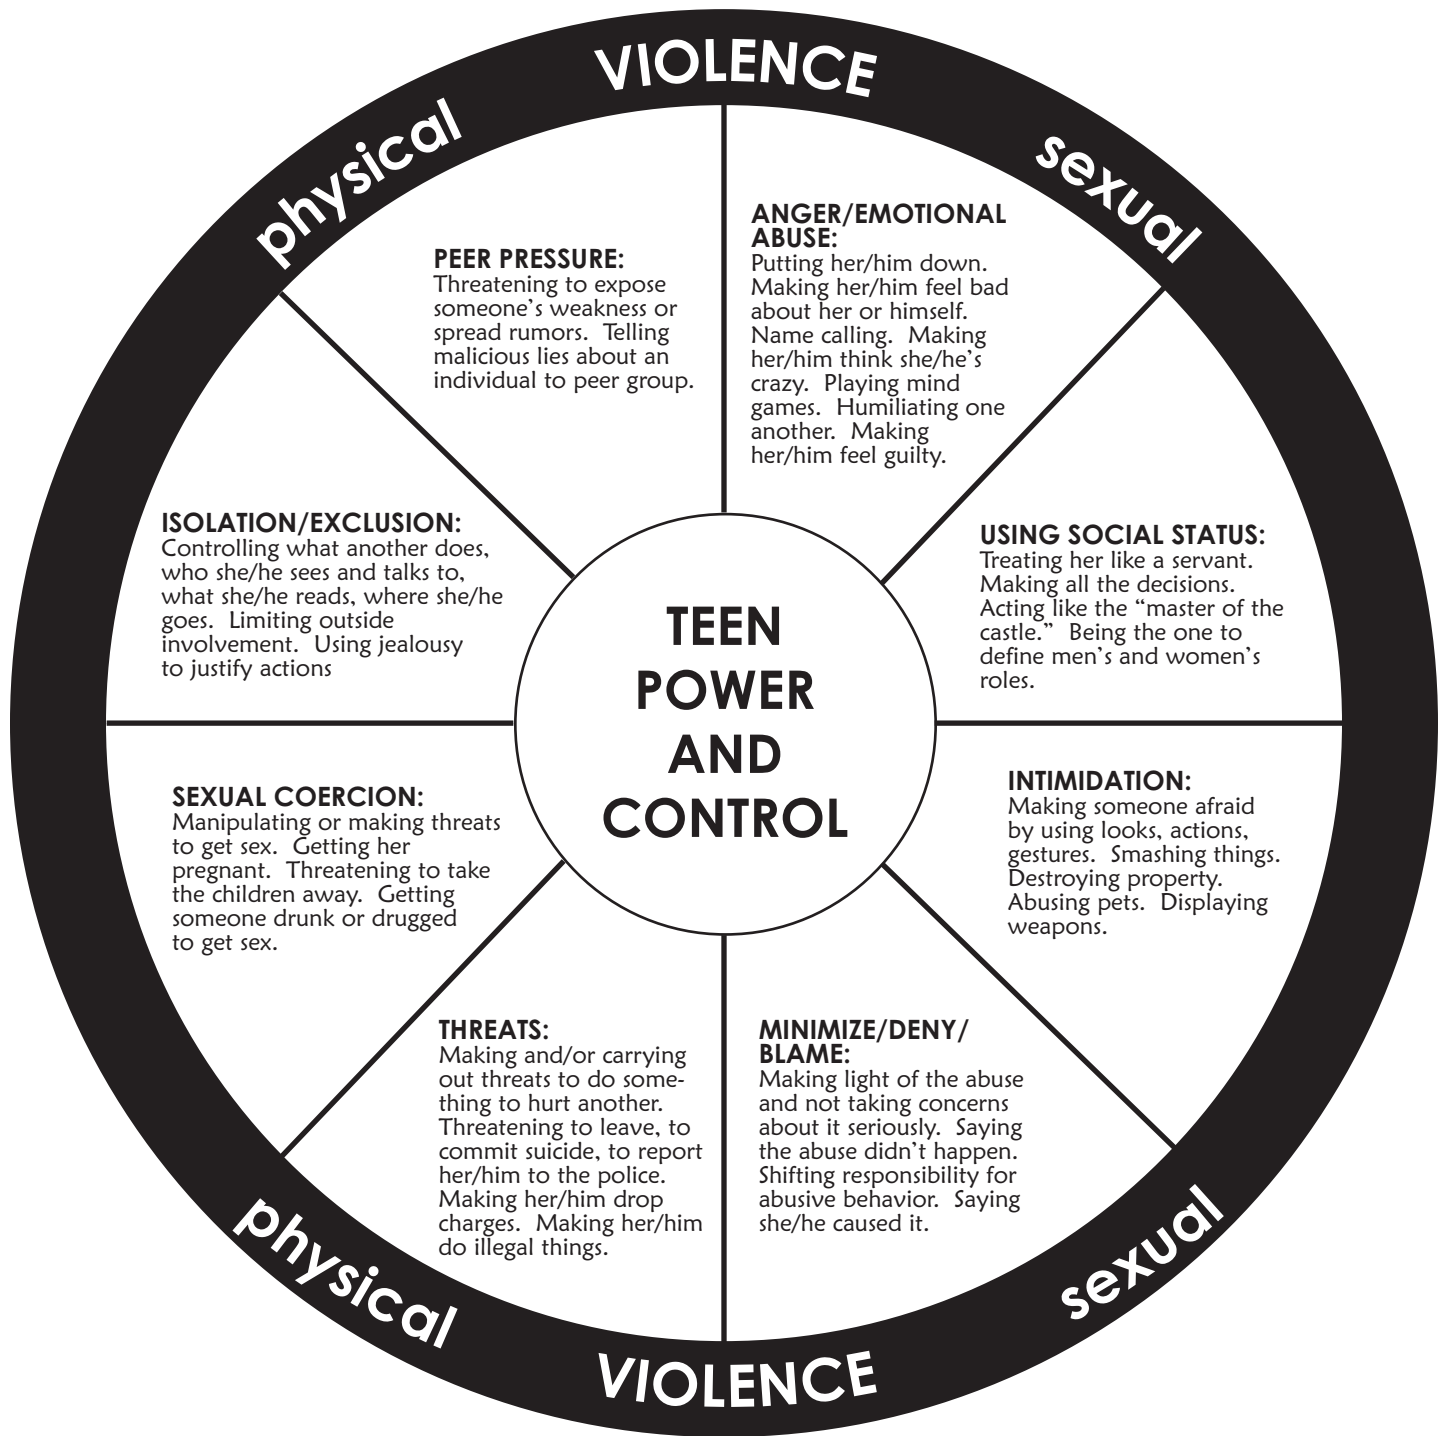

# TEEN POWER AND CONTROL WHEEL

Produced and distributed by:

Developed from:  
Domestic Abuse Intervention Project  
202 East Superior Street  
Duluth, MN 55802  
218.722.4134

**NATIONAL CENTER**  
on Domestic and Sexual Violence  
*training • consulting • advocacy*